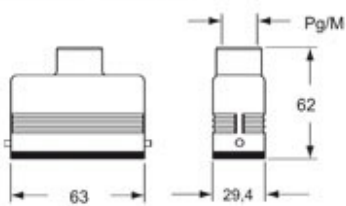

Technical data

Operating temperature range (min, max)	-40°C ... +125°C
Material	metal
IP degree of protection	IP66 (and IP69K DIN 40050 - 9)
Cable entry	M20

Further technical details

Weight	140,00 g
--------	----------

Approvals / Standards

Quality mark	 (type:4/4X/12),  , EAC
Conformity	CQC, CE

General ordering information

EAN13 code	8015747059787
Tariff number	85369095

Packaging Information

Packaging length	150,00 mm
Packaging height	125,00 mm
Packaging width	225,00 mm
Packaging weight	1,40 kg
Packaging volume	4,22 dm ³
Packaging description	Carton box
Packaging quantity	10 Pcs
Packaging EAN code	8015747257534
Sub-packaging weight	0,70 kg
Sub-packaging description	Plastic packaging
Sub-packaging quantity	5 Pcs
Sub-packaging EAN barcode	8015747257541

Part number

MZAO 15 L20

Catalogue drawings

CZOW L MZOW L

CZAOW L - MZAOW L CZAVV L - MZAVV L

CZVW L MZVW L

CZCW LG