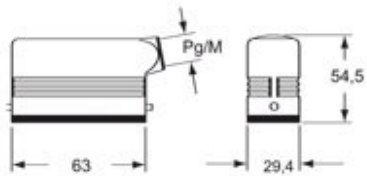

Part number

MZAO 15 L20

Brief description:

hoods for single lever, size "49.16", side entry, M20, metal version, IP66

Product description

Version	CZ levers, standard version
Series	Hoods with 2 pegs
Product type	with 2 pegs
Variant	side entry
Style	high construction
Family	CZ - MZ enclosures
Size	size "49.16"

Technical data

Operating temperature range (min, max)	-40°C ... +125°C
Material	metal
IP degree of protection	IP66 (and IP69K DIN 40050 - 9)
Cable entry	M20

Further technical details

Weight	140,00 g
--------	----------

Approvals / Standards

Quality mark	 (type:4/4X/12),  , EAC
Conformity	CQC, CE

General ordering information

EAN13 code	8015747059787
Tariff number	85369095

Packaging Information

Packaging length	150,00 mm
Packaging height	125,00 mm
Packaging width	225,00 mm
Packaging weight	1,40 kg
Packaging volume	4,22 dm ³
Packaging description	Carton box
Packaging quantity	10 Pcs
Packaging EAN code	8015747257534
Sub-packaging weight	0,70 kg
Sub-packaging description	Plastic packaging
Sub-packaging quantity	5 Pcs
Sub-packaging EAN barcode	8015747257541

Part number

MZAO 15 L20

Catalogue drawings

CZOW L MZOW L

CZAOW L - MZAOW L CZAVV L - MZAVV L

CZVW L MZVW L

CZCW LG