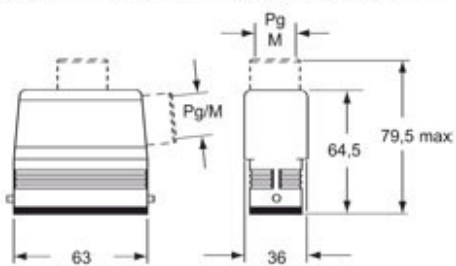

Technical data

Operating temperature range (min, max)	-40°C ... +125°C
Material	metal
IP degree of protection	IP66 (and IP69K DIN 40050 - 9)
Cable entry	M20

Further technical details

Weight	140,00 g
--------	----------

Approvals / Standards

Quality mark	 (type:4/4X/12),  , EAC
Conformity	CQC, CE

General ordering information

EAN13 code	8015747059787
Tariff number	85369095

Packaging Information

Packaging length	150,00 mm
Packaging height	125,00 mm
Packaging width	225,00 mm
Packaging weight	1,40 kg
Packaging volume	4,22 dm ³
Packaging description	Carton box
Packaging quantity	10 Pcs
Packaging EAN code	8015747257534
Sub-packaging weight	0,70 kg
Sub-packaging description	Plastic packaging
Sub-packaging quantity	5 Pcs
Sub-packaging EAN barcode	8015747257541

Part number

MZAO 15 L20

Catalogue drawings

CZOW L MZOW L

CZAOW L - MZAOW L CZAVV L - MZAVV L

CZVW L MZVW L

CZCW LG